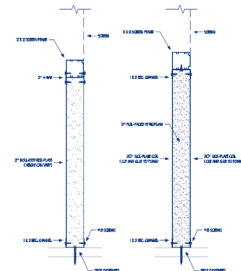

Ballew's

ALUMINUM PRODUCTS INC

PICKET STYLE

ITEM CODE

DESCRIPTION

COLOR

580-24W 1X2 Snap-24ft.
 580-24B 1X2 Snap-24ft.
 580-24I 1X2 Snap-24ft.
 580-24C 1X2 Snap-24ft.

WHITE
 BRONZE
 IVORY
 CLAY

58-23WW 1X1 Picket-23ft.
 58-23BZ 1X1 Picket-23ft.
 58-23IV 1X1 Picket-23ft.
 58-23CL 1X1 Picket-23ft.

WHITE
 BRONZE
 IVORY
 CLAY

INSULATED KICKPLATE

920-008 2" Wall Panel 4ft.x10ft.
 920-17W 2" H bar-24ft.
 820-001 3" Vinyl Wall Panel
 810-224 3" H-bar - 24ft.

WHITE
 WHITE
 WHITE
 WHITE

ARCHWAY FRAME

61-14WW 1/2X1 Archway Screen frame 24ft.
 61-14BZ 1/2X1 Archway Screen frame-24ft.

WHITE
 BRONZE

Ballew's

ALUMINUM PRODUCTS INC

ITEM CODE	DESCRIPTION	COLOR	
60-BLCK	Flat Spline-1000ft. roll	BLACK	
60-ROLL	Deluxe Double end Spline Roller	ALUMINUM	
60-50WW	.032 X 20" Kick-plate-50ft.	WHITE	
60-50BZ	.032 X 20" Kick-plate-50ft.	BRONZE	
60-50IV	.032 X 20" Kick-plate-50ft.	IVORY	
60-50CL	.032 X 20" Kick-plate-50ft.	CLAY	
47-95WW	#8X9/16 Tek Screw-100	WHITE	
70-2085	#8X9/16 Tek Screw-1000	WHITE	
47-95BZ	#8X9/16 Tek Screw-100	BRONZE	
70-2075	#8X9/16 Tek Screw-1000	BRONZE	
47-95IV	#8x9/16 Tek Screw-100	IVORY	
70-2095	#8X9/16 Tek Screw-1000	IVORY	
47-95CL	#8X9/16 Tek Screw-100	CLAY	
70-2195	#8X9/16 Tek Screw-1000	CLAY	
70-3085	#12X3/4 Tek Screw-1000	WHITE	
70-3075	#12X3/4 Tek Screw-1000	BRONZE	
70-2026	#10X1 Zip Screw-100	WHITE	
70-2051	#10X1 Zip Screw-1000	WHITE	
47-9865	#10X2 Zip Screw-100	WHITE	
70-2055	#10X2 Zip Screw-1000	WHITE	
47-9863	#10X2 Zip Screw-100	BRONZE	
70-2053	#10X2 Zip Screw-1000	BRONZE	
47-9864	#10x2 Zip Screw-100	IVORY	
70-2054	#10X2 Zip Screw-1000	IVORY	
47-9866	#10X2 Zip Screw-100	CLAY	
70-2056	#10x2 Zip Screw-1000	CLAY	
70-2028	#10X3 Zip Screw-100	WHITE	
47-9963	#10X3 Zip Screw-100	BRONZE	
47-9964	#10X3 Zip Screw-100	IVORY	
47-9962	#10X3 Zip Screw-100	CLAY	
70-2065	#10X3 Zip Screw-1000	WHITE	
70-2063	#10X3 Zip Screw-1000	BRONZE	
70-2064	#10X3 Zip Screw-1000	IVORY	
70-2062	#10X3 Zip Screw-1000	CLAY	
70-2029	#10X4 Zip Screw-100	WHITE	