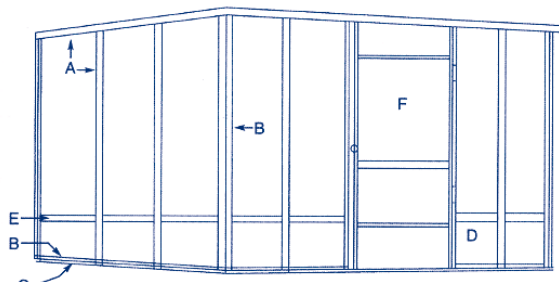

Ballew's

ALUMINUM PRODUCTS INC

SLOTTED

ITEM CODE	DESCRIPTION	COLOR	
63-24WW	1X2 Receiving Channel-24ft.	WHITE	
63-24BZ	1X2 Receiving Channel-24ft.	BRONZE	
63-24IV	1X2 Receiving Channel-24ft.	IVORY	
63-24CL	1X2 Receiving Channel-24ft.	CLAY	
64-24WW	1.5X2 Receiving Channel-24ft.	WHITE	
64-24BZ	1.5X2 Receiving Channel-24ft.	BRONZE	
590-24W	2X2 Slotted Screen Frame-24ft.	WHITE	
590-24B	2X2 Slotted Screen Frame-24ft.	BRONZE	
590-24I	2X2 Slotted Screen Frame-24ft.	IVORY	
590-24C	2X2 Slotted Screen Frame-24ft.	CLAY	
591-24W	1X2 Slotted Screen Frame-24ft.	WHITE	
591-24B	1X2 Slotted Screen Frame-24ft.	BRONZE	
591-24I	1X2 Slotted Screen Frame-24ft.	IVORY	
591-24C	1X2 Slotted Screen Frame-24ft.	CLAY	
593-24W	1X2 Slotted Kick-plate	WHITE	
593-24B	1X2 Slotted Kick-plate	BRONZE	
593-24I	1X2 Slotted Kick-plate	IVORY	
593-24C	1X2 Slotted Kick-plate	CLAY	
592-24W	2X2 Universal Corner-24ft.	WHITE	
592-24B	2X2 Universal Corner-24ft.	BRONZE	
592-24I	2X2 Universal Corner-24ft.	IVORY	
592-24C	2X2 Universal Corner-24ft.	CLAY	
70-2109	Slotted Angle Clips (50)	WHITE	

A) 2X2 SLOTTED SCREEN LINEAL
B) 2X2 SLOTTED UNIVERSAL CORNER
C) 1X2 OR 1.5X2 RECEIVING CHANNEL
D) SMOOTH KICKPLATE
E) 2X2 SLOTTED SCREEN FRAME OR 1X2 SLOTTED KICKPLATE SCREEN FRAME
F) SCREEN DOOR