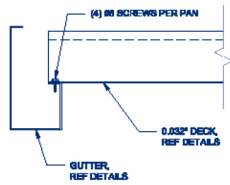

DECK TO GUTTER ATTACHMENT