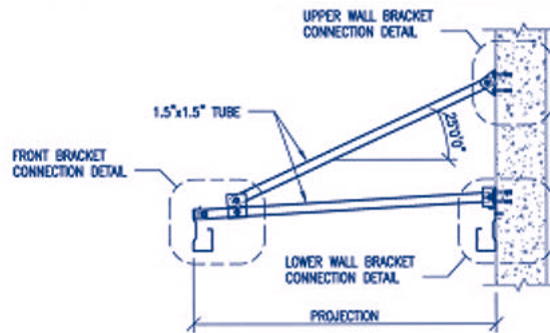

Ballew's

ALUMINUM PRODUCTS INC

ITEM CODE	DESCRIPTION	COLOR
70-WHITE	Touch-up paint	WHITE
70-BROZ	Touch-up paint	BRONZE
70-IVORY	Touch-up paint	IVORY
70-BROW	Touch-up paint	BROWN
70-BLCK	Touch-up paint	BLACK
70-CLAY	Touch-up paint	CLAY
70-SSTO	Touch-up paint	WHEAT
70-GRAY	Touch-up paint	GRAY

OVERHEAD ROD SYSTEM

70-9200	Overhead Rod Kit	MILL FINISH	Kit contains: 1-upper wall bracket, 1-saddle bracket, 2-insert brackets
70-9140	(25) Upper Wall Mount Brackets		
70-9160	(25) 3" Saddle Brackets		
70-9180	(25) 1.5" Insert Brackets		
14-724W	1.5" Tubing-24ft. (.050)	WHITE	
14-724B	1.5" Tubing-24ft. (.050)	BRONZE	
14-724I	1.5" Tubing-24ft. (.050)	IVORY	
14-824W	1.5" Tubing-24ft. (.125)	WHITE	
14-824B	1.5" Tubing-24ft. (.125)	BRONZE	
14-824L	1.5" Tubing-24ft. (.125)	BLACK	
14-824I	1.5" Tubing-24ft. (.125)	IVORY	
14-824A	1.5" Tubing-24ft. (.125)	CLEAR ANODIZED	
14-824M	1.5" Tubing-24ft. (.125)	MILL FINISH