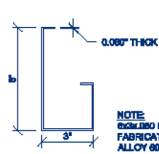

Ballew's

ALUMINUM PRODUCTS INC

ITEM CODE	DESCRIPTION	THICKNESS	COLOR	
43-125M	8X4 Extruded gutter-25ft.	.125	MILL FINISH	
43-125W	8X4 Extruded gutter-25ft.	.125	WHITE	
43-125B	8X4 Extruded gutter-25ft.	.125	BRONZE	
43-125A	8X4 Extruded gutter-25ft.	.125	CLEAR ANODIZED	
43-126S	8" Gutter Splice (brake-form)			
414-24W	4X6 Drain Beam 24ft.	.190	WHITE	
414-24B	4X6 Drain Beam 24ft.	.190	BRONZE	
414-24A	4X6 Drain Beam 24ft.	.190	CLEAR ANODIZED	
414-00A	4X6 Drain Beam End caps	.032	CLEAR ANODIZED	
414-00B	4X6 Drain Beam End caps	.032	BRONZE	
414-00W	4X6 Drain Beam End caps	.032	WHITE	
47-95WW	#8X9/16 Tek Screw-100		WHITE	
47-95BZ	#8X9/16 Tek Screw-100		BRONZE	
70-2040	#12X3/4 Tek Screw-100		STAINLESS STEEL	
70-2085	#8X9/16 Tek Screw-1000		WHITE	
70-2075	#8X9/16 Tek Screw-1000		BRONZE	

6x3 EXTRUDED GUTTER