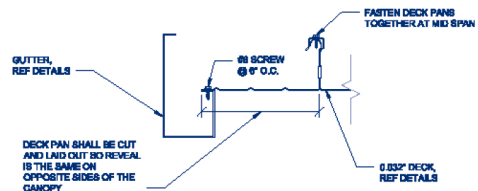

DECK TO SIDE GUTTER ATTACHMENT