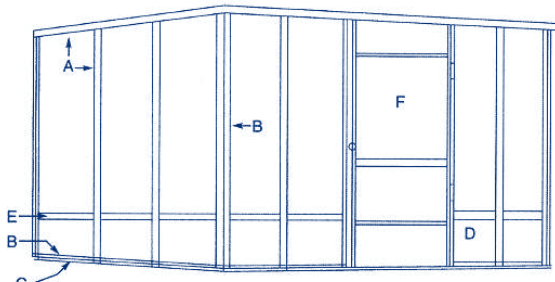

Ballew's

ALUMINUM PRODUCTS INC

SLOTTED

ITEM CODE

DESCRIPTION

COLOR

63-24WW
63-24BZ
63-24IV
63-24CL
64-24WW
64-24BZ

1X2 Receiving Channel-24ft.
1X2 Receiving Channel-24ft.
1X2 Receiving Channel-24ft.
1X2 Receiving Channel-24ft.
1.5X2 Receiving Channel-24ft.
1.5X2 Receiving Channel-24ft.

WHITE
BRONZE
IVORY
CLAY
WHITE
BRONZE

590-24W
590-24B
590-24I
590-24C

2X2 Slotted Screen Frame-24ft.
2X2 Slotted Screen Frame-24ft.
2X2 Slotted Screen Frame-24ft.
2X2 Slotted Screen Frame-24ft.

WHITE
BRONZE
IVORY
CLAY

591-24W
591-24B
591-24I
591-24C

1X2 Slotted Screen Frame-24ft.
1X2 Slotted Screen Frame-24ft.
1X2 Slotted Screen Frame-24ft.
1X2 Slotted Screen Frame-24ft.

WHITE
BRONZE
IVORY
CLAY

593-24W
593-24B
593-24I
593-24C

1X2 Slotted Kick-plate
1X2 Slotted Kick-plate
1X2 Slotted Kick-plate
1X2 Slotted Kick-plate

WHITE
BRONZE
IVORY
CLAY

592-24W
592-24B
592-24I
592-24C

2X2 Universal Corner-24ft.
2X2 Universal Corner-24ft.
2X2 Universal Corner-24ft.
2X2 Universal Corner-24ft.

WHITE
BRONZE
IVORY
CLAY

70-2109

Slotted Angle Clips (50)

WHITE

A) 2X2 SLOTTED SCREEN LINEAL
B) 2X2 SLOTTED UNIVERSAL CORNER
C) 1X2 OR 1.5X2 RECEIVING CHANNEL
D) SMOOTH KICKPLATE
E) 2X2 SLOTTED SCREEN FRAME OR 1X2 SLOTTED KICKPLATE SCREEN FRAME
F) SCREEN DOOR