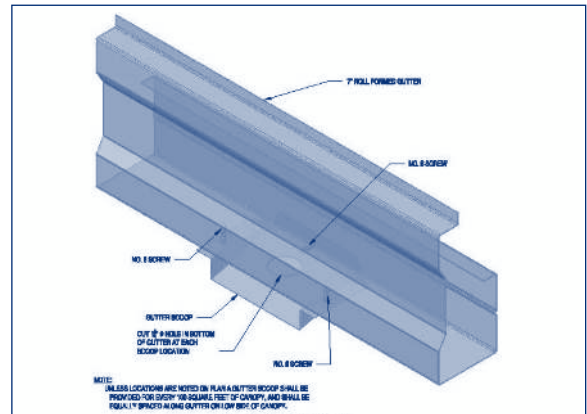

## GUTTER CONNECTIONS

INTERIOR GUTTER CORNER DETAIL

ROLL FORMED GUTTER SPLICE

EXTERIOR GUTTER CORNER DETAIL

GUTTER SCOOP DETAIL

7" ROLL FORMED GUTTER TO CONCRETE WALL

3" TUBE TO ROLL FORMED GUTTER

For reference only.