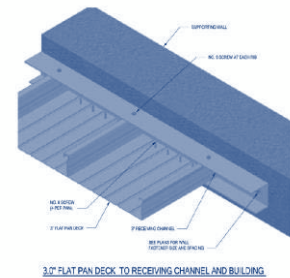

# Ballew's

ALUMINUM PRODUCTS INC

52-24WW	3" Extruded Header 24ft.	WHITE
52-24IV	3" Extruded Header 24ft.	IVORY
52-24BZ	3" Extruded Header 24ft.	BRONZE
52-30WW	3" Extruded Header 30ft.	WHITE

70-4404	Notched Styrofoam 11 7/8"x144"		
48-0020	Protector Pan (cut-to-length)	.025	WHITE
48-0019	Protector Pan 12ft.	.025	WHITE