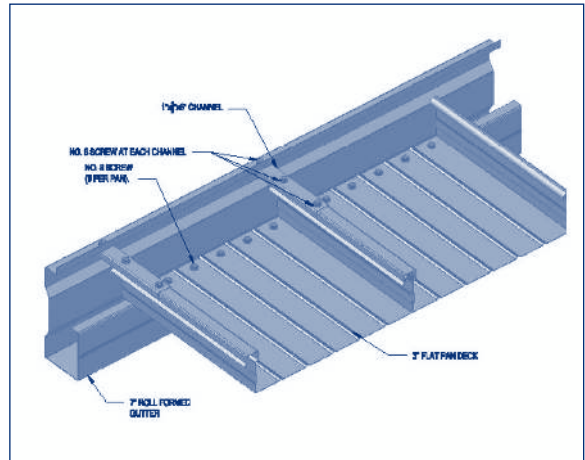

**Notched Styrofoam and Protector Pan used to insulate Flat Pans.**

## FLAT PAN CONNECTIONS

3.0" FLAT PAN DECK TO RECEIVING CHANNEL AND CMU

3.0" FLAT PAN DECK TO 10" I BEAM

3.0" FLAT PAN DECK TO 10" C BEAM

3.0" FLAT PAN DECK TO 2x4 BEAM

3.0" FLAT PAN DECK TO DRAIN BEAM

For reference only.