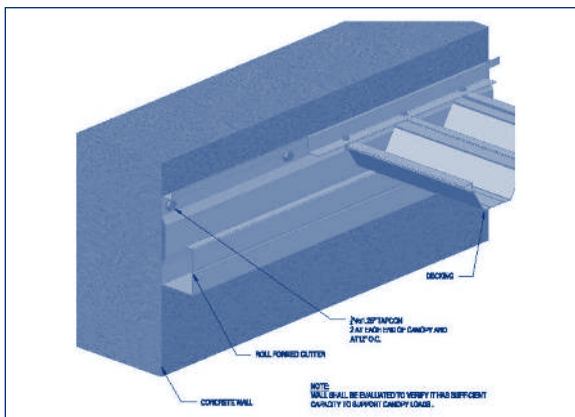

## GUTTER CONNECTIONS

INTERIOR GUTTER CORNER DETAIL

ROLL FORMED GUTTER SPLICE

EXTERIOR GUTTER CORNER DETAIL

GUTTER SCOOP DETAIL

7" ROLL FORMED GUTTER TO CONCRETE WALL

3" TUBE TO ROLL FORMED GUTTER

For reference only.