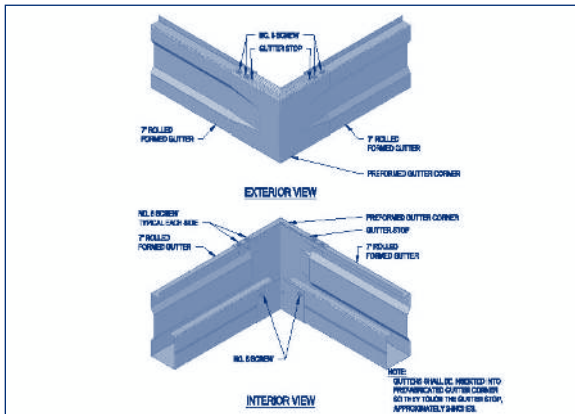

## GUTTER CONNECTIONS

INTERIOR GUTTER CORNER DETAIL

ROLL FORMED GUTTER SPLICE

EXTERIOR GUTTER CORNER DETAIL

GUTTER SCOOP DETAIL

7" ROLL FORMED GUTTER TO CONCRETE WALL

3" TUBE TO ROLL FORMED GUTTER

For reference only.