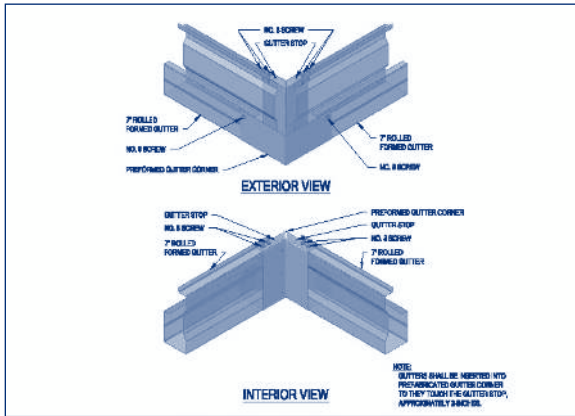

## GUTTER CONNECTIONS

INTERIOR GUTTER CORNER DETAIL

ROLL FORMED GUTTER SPLICE

EXTERIOR GUTTER CORNER DETAIL

GUTTER SCOOP DETAIL

7" ROLL FORMED GUTTER TO CONCRETE WALL

3" TUBE TO ROLL FORMED GUTTER

For reference only.