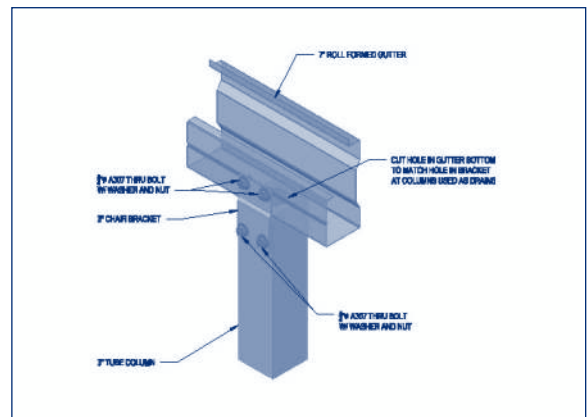

## GUTTER CONNECTIONS

INTERIOR GUTTER CORNER DETAIL

ROLL FORMED GUTTER SPLICE

EXTERIOR GUTTER CORNER DETAIL

GUTTER SCOOP DETAIL

7" ROLL FORMED GUTTER TO CONCRETE WALL

3" TUBE TO ROLL FORMED GUTTER

For reference only.