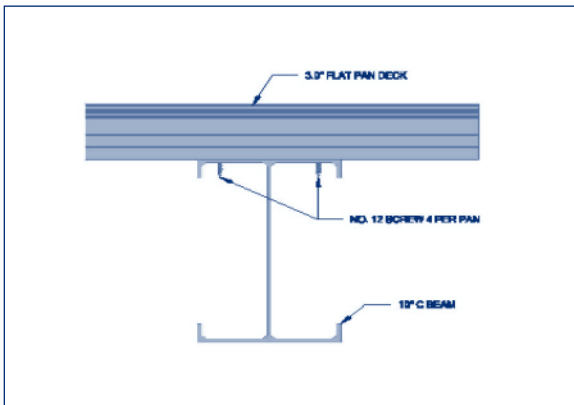

## FLAT PAN CONNECTIONS

3.0" FLAT PAN DECK TO RECEIVING CHANNEL AND CMU

3.0" FLAT PAN DECK TO 10" I BEAM

3.0" FLAT PAN DECK TO 10" C BEAM

3.0" FLAT PAN DECK TO 2x4 BEAM

3.0" FLAT PAN DECK TO DRAIN BEAM

For reference only.