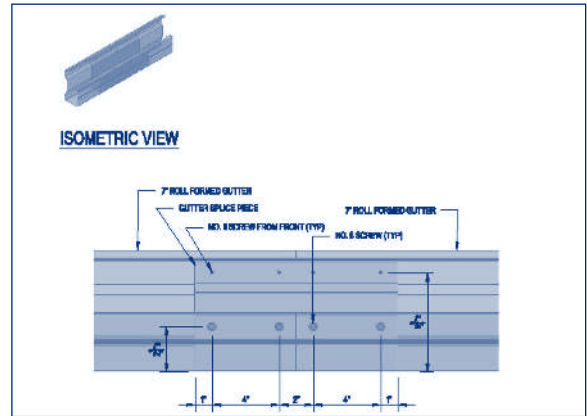

## GUTTER CONNECTIONS

INTERIOR GUTTER CORNER DETAIL

ROLL FORMED GUTTER SPLICE

EXTERIOR GUTTER CORNER DETAIL

GUTTER SCOOP DETAIL

7" ROLL FORMED GUTTER TO CONCRETE WALL

3" TUBE TO ROLL FORMED GUTTER

For reference only.