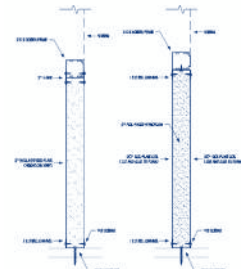

ARCHWAY FRAME

61-14WW	1/2X1 Archway Screen frame 24ft.	WHITE
61-14BZ	1/2X1 Archway Screen frame-24ft.	BRONZE