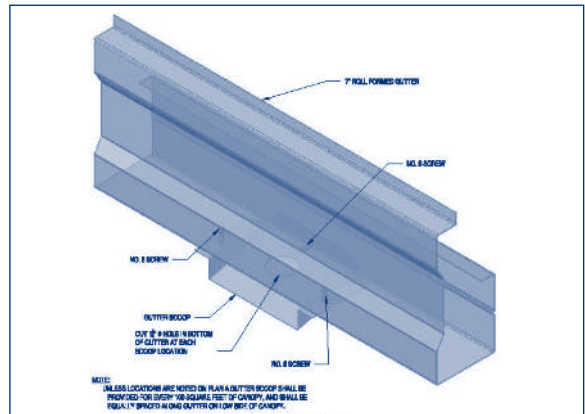

## GUTTER CONNECTIONS

INTERIOR GUTTER CORNER DETAIL

ROLL FORMED GUTTER SPLICE

EXTERIOR GUTTER CORNER DETAIL

GUTTER SCOOP DETAIL

7" ROLL FORMED GUTTER TO CONCRETE WALL

For reference only.

3" TUBE TO ROLL FORMED GUTTER