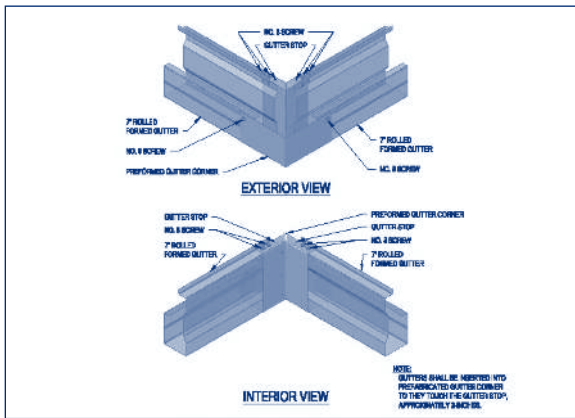

## GUTTER CONNECTIONS

INTERIOR GUTTER CORNER DETAIL

ROLL FORMED GUTTER SPLICE

EXTERIOR GUTTER CORNER DETAIL

GUTTER SCOOP DETAIL

7" ROLL FORMED GUTTER TO CONCRETE WALL

For reference only.

3" TUBE TO ROLL FORMED GUTTER