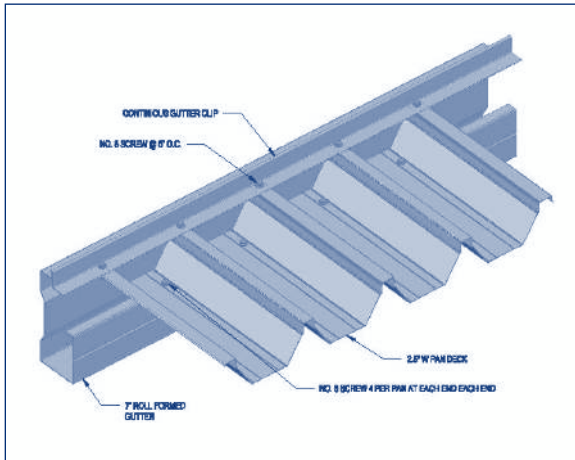

Ballew's

ALUMINUM PRODUCTS INC

WP CONNECTIONS

2.5" W PAN DECK TO 7" ROLL FORMED GUTTER