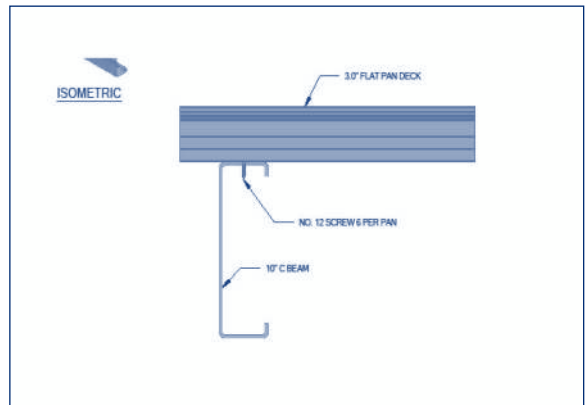

## FLAT PAN CONNECTIONS

3.0" FLAT PAN DECK TO RECEIVING CHANNEL AND CMU

3.0" FLAT PAN DECK TO 10" I BEAM

3.0" FLAT PAN DECK TO 10" C BEAM

3.0" FLAT PAN DECK TO 2x4 BEAM

3.0" FLAT PAN DECK TO DRAIN BEAM

For reference only.