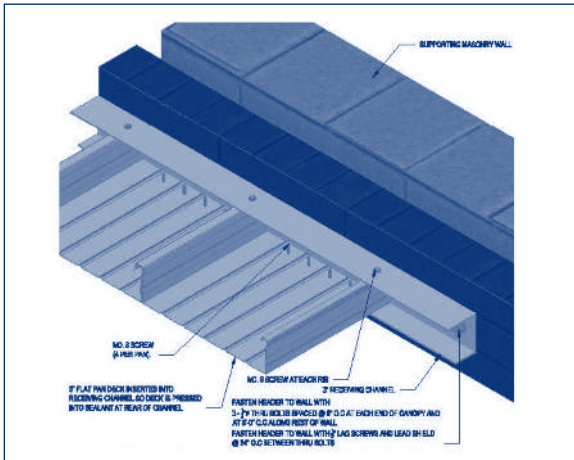

Ballew's

ALUMINUM PRODUCTS INC

FLAT PAN CONNECTIONS

3.0" FLAT PAN DECK TO RECEIVING CHANNEL AND CMU