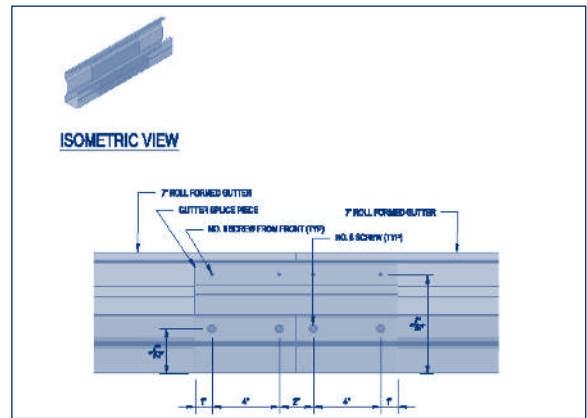

ROLL FORMED GUTTER SPLICE