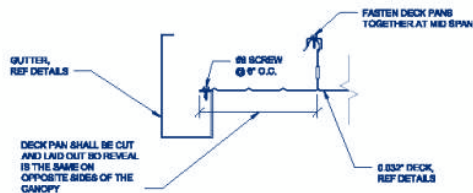

DECK TO SIDE GUTTER ATTACHMENT