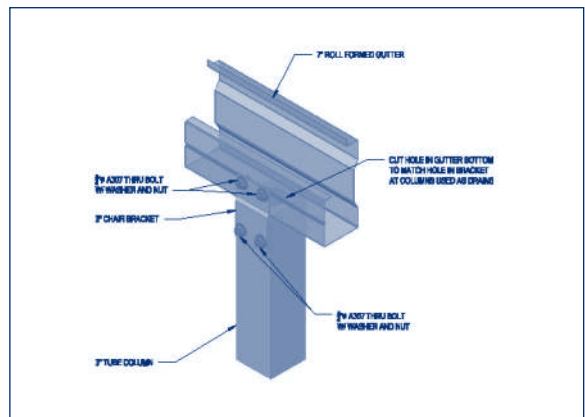

## GUTTER CONNECTIONS

INTERIOR GUTTER CORNER DETAIL

ROLL FORMED GUTTER SPLICE

EXTERIOR GUTTER CORNER DETAIL

GUTTER SCOOP DETAIL

7" ROLL FORMED GUTTER TO CONCRETE WALL

For reference only.

3" TUBE TO ROLL FORMED GUTTER