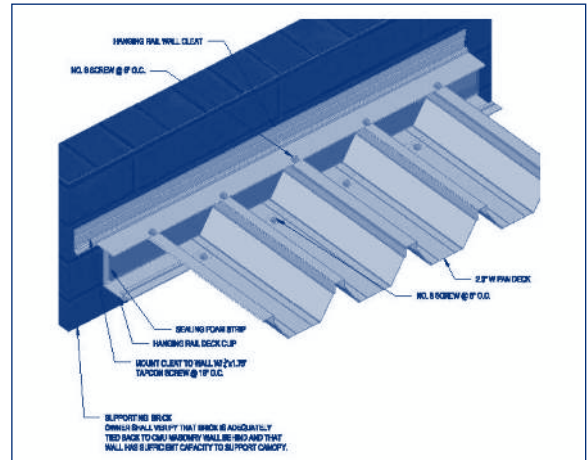

## WP CONNECTIONS

2.5" W PAN DECK TO 7" ROLL FORMED GUTTER

2.5" W PAN DECK TO 2 PIECE HANGING RAIL AND BRICK WALL

2.5" W PAN DECK TO 10" I BEAM

2.5" W PAN DECK TO 10" C BEAM

2.5" W PAN DECK TO 2x4 BOX BEAM