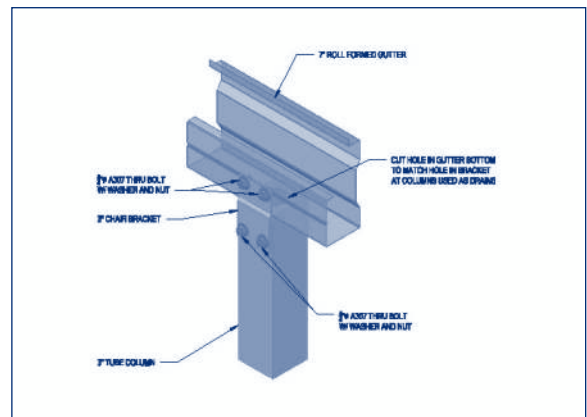

## GUTTER CONNECTIONS

INTERIOR GUTTER CORNER DETAIL

ROLL FORMED GUTTER SPLICE

EXTERIOR GUTTER CORNER DETAIL

GUTTER SCOOP DETAIL

7" ROLL FORMED GUTTER TO CONCRETE WALL

For reference only.

3" TUBE TO ROLL FORMED GUTTER