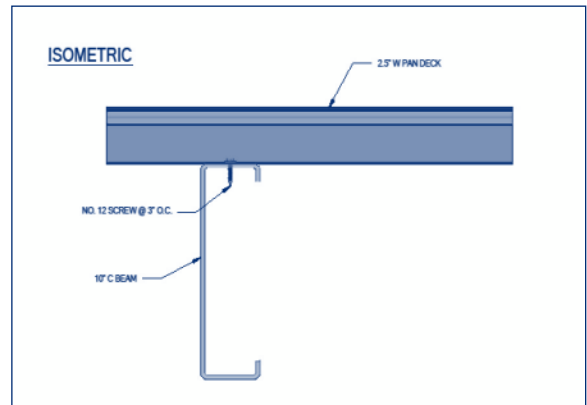

## WP CONNECTIONS

2.5" W PAN DECK TO 7" ROLL FORMED GUTTER

2.5" W PAN DECK TO 2 PIECE HANGING RAIL AND BRICK WALL

2.5" W PAN DECK TO 10" I BEAM

2.5" W PAN DECK TO 10" C BEAM

2.5" W PAN DECK TO 2x4 BOX BEAM