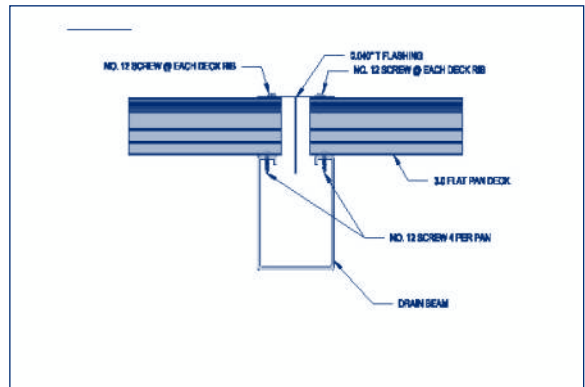

## FLAT PAN CONNECTIONS

3.0" FLAT PAN DECK TO RECEIVING CHANNEL AND CMU

3.0" FLAT PAN DECK TO 10" I BEAM

3.0" FLAT PAN DECK TO 10" C BEAM

3.0" FLAT PAN DECK TO 2x4 BEAM

3.0" FLAT PAN DECK TO DRAIN BEAM

For reference only.