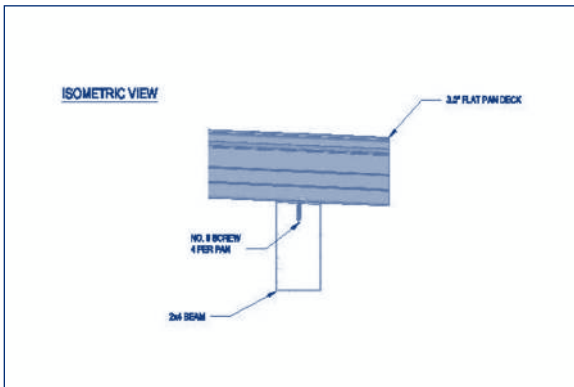

## FLAT PAN CONNECTIONS

3.0" FLAT PAN DECK TO RECEIVING CHANNEL AND CMU

3.0" FLAT PAN DECK TO 10" I BEAM

3.0" FLAT PAN DECK TO 10" C BEAM

3.0" FLAT PAN DECK TO 2x4 BEAM

3.0" FLAT PAN DECK TO DRAIN BEAM

For reference only.