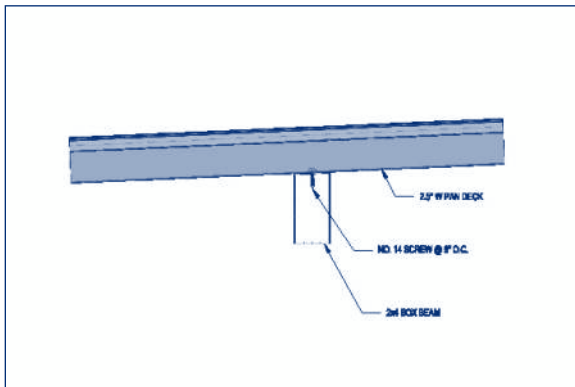

## WP CONNECTIONS

2.5" W PAN DECK TO 7" ROLL FORMED GUTTER

2.5" W PAN DECK TO 2 PIECE HANGING RAIL AND BRICK WALL

2.5" W PAN DECK TO 10" I BEAM

2.5" W PAN DECK TO 10" C BEAM

2.5" W PAN DECK TO 2x4 BOX BEAM