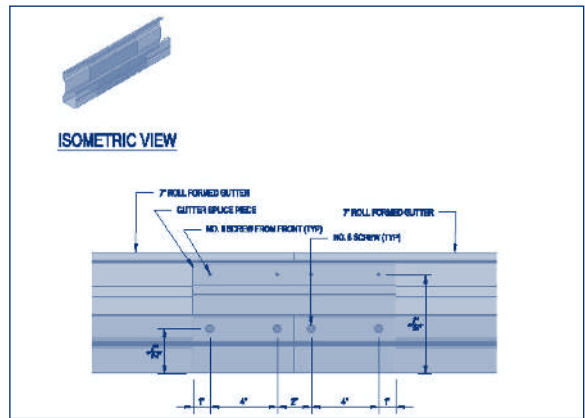

## GUTTER CONNECTIONS

INTERIOR GUTTER CORNER DETAIL

ROLL FORMED GUTTER SPLICE

EXTERIOR GUTTER CORNER DETAIL

GUTTER SCOOP DETAIL

7" ROLL FORMED GUTTER TO CONCRETE WALL

For reference only.

3" TUBE TO ROLL FORMED GUTTER