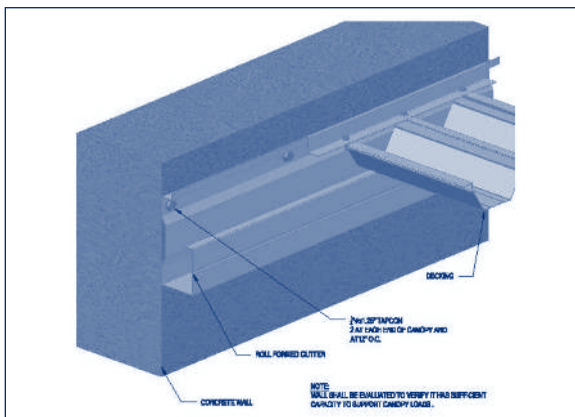

## GUTTER CONNECTIONS

INTERIOR GUTTER CORNER DETAIL

ROLL FORMED GUTTER SPLICE

EXTERIOR GUTTER CORNER DETAIL

GUTTER SCOOP DETAIL

7" ROLL FORMED GUTTER TO CONCRETE WALL

For reference only.

3" TUBE TO ROLL FORMED GUTTER