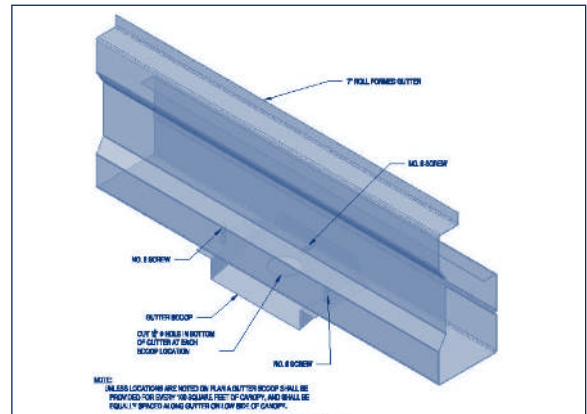

## GUTTER CONNECTIONS

INTERIOR GUTTER CORNER DETAIL

ROLL FORMED GUTTER SPLICE

EXTERIOR GUTTER CORNER DETAIL

GUTTER SCOOP DETAIL

7" ROLL FORMED GUTTER TO CONCRETE WALL

For reference only.

3" TUBE TO ROLL FORMED GUTTER