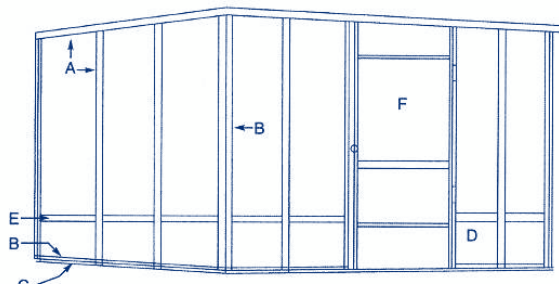

2X2 Universal Corner-24ft.  
2X2 Universal Corner-24ft.  
2X2 Universal Corner-24ft.  
2X2 Universal Corner-24ft.

WHITE  
BRONZE  
IVORY  
CLAY

70-2109

Slotted Angle Clips (50)

WHITE

A) 2X2 SLOTTED SCREEN LINEAL  
B) 2X2 SLOTTED UNIVERSAL CORNER  
C) 1X2 OR 1.5X2 RECEIVING CHANNEL  
D) SMOOTH KICKPLATE  
E) 2X2 SLOTTED SCREEN FRAME OR 1X2 SLOTTED KICKPLATE SCREEN FRAME  
F) SCREEN DOOR