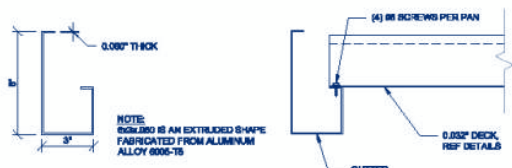

Ballew's

ALUMINUM PRODUCTS INC

ITEM CODE	DESCRIPTION	THICKNESS	COLOR	
43-125M	8X4 Extruded gutter-25ft.	.125	MILL FINISH	
43-125W	8X4 Extruded gutter-25ft.	.125	WHITE	
43-125B	8X4 Extruded gutter-25ft.	.125	BRONZE	
43-125A	8X4 Extruded gutter-25ft.	.125	CLEAR ANODIZED	
43-126S	8" Gutter Splice (brake-form)			
414-24W	4X6 Drain Beam 24ft.	.190	WHITE	
414-24B	4X6 Drain Beam 24ft.	.190	BRONZE	
414-24A	4X6 Drain Beam 24ft.	.190	CLEAR ANODIZED	
414-00A	4X6 Drain Beam End caps	.032	CLEAR ANODIZED	
414-00B	4X6 Drain Beam End caps	.032	BRONZE	
414-00W	4X6 Drain Beam End caps	.032	WHITE	
47-95WW	#8X9/16 Tek Screw-100		WHITE	
47-95BZ	#8X9/16 Tek Screw-100		BRONZE	
70-2040	#12X3/4 Tek Screw-100		STAINLESS STEEL	
70-2085	#8X9/16 Tek Screw-1000		WHITE	
70-2075	#8X9/16 Tek Screw-1000		BRONZE	

6x3 EXTRUDED GUTTER

DECK TO GUTTER ATTACHMENT