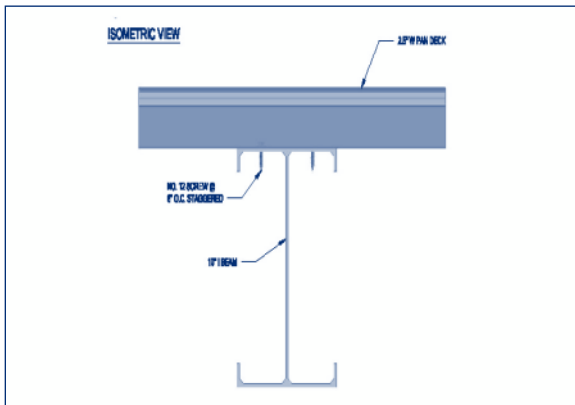

## WP CONNECTIONS

2.5" W PAN DECK TO 7" ROLL FORMED GUTTER

2.5" W PAN DECK TO 2 PIECE HANGING RAIL AND BRICK WALL

2.5" W PAN DECK TO 10" I BEAM

2.5" W PAN DECK TO 10" C BEAM

2.5" W PAN DECK TO 2x4 BOX BEAM