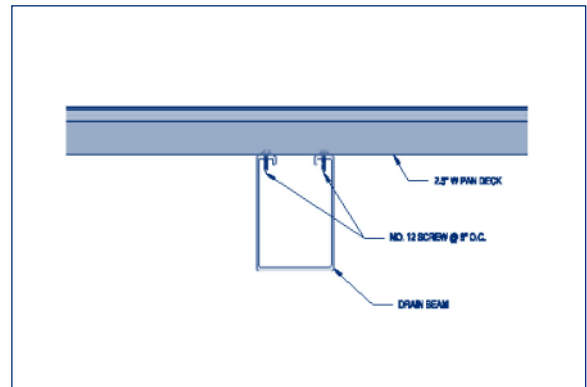

## WP CONNECTIONS

2.5" W PAN DECK TO 7" ROLL FORMED GUTTER

2.5" W PAN DECK TO 2 PIECE HANGING RAIL AND BRICK WALL

2.5" W PAN DECK TO 10" I BEAM

2.5" W PAN DECK TO 10" C BEAM

2.5" W PAN DECK TO 2x4 BOX BEAM