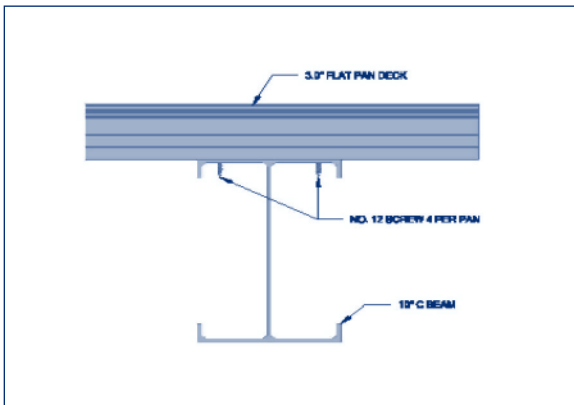

3.0" FLAT PAN DECK TO 10" I BEAM