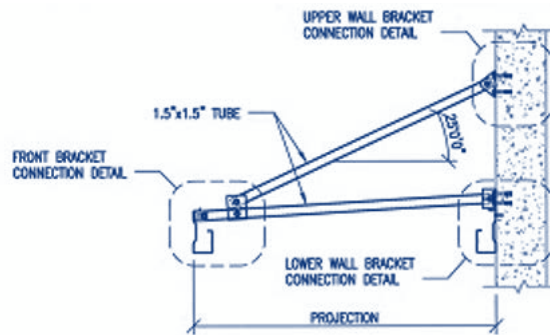

Ballew's

ALUMINUM PRODUCTS INC

ITEM CODE	DESCRIPTION	COLOR
70-WHITE	Touch-up paint	WHITE
70-BROZ	Touch-up paint	BRONZE
70-IVOVY	Touch-up paint	IVORY
70-BROW	Touch-up paint	BROWN
70-BLCK	Touch-up paint	BLACK
70-CLAY	Touch-up paint	CLAY
70-SSTO	Touch-up paint	WHEAT
70-GRAY	Touch-up paint	GRAY

OVERHEAD ROD SYSTEM

70-9200	Overhead Rod Kit	MILL FINISH	Kit contains: 1-upper wall bracket, 1-saddle bracket, 2-insert brackets
70-9140	(25) Upper Wall Mount Brackets		
70-9160	(25) 3" Saddle Brackets		
70-9180	(25) 1.5" Insert Brackets		
14-724W	1.5" Tubing-24ft. (.050)	WHITE	
14-724B	1.5" Tubing-24ft. (.050)	BRONZE	
14-724I	1.5" Tubing-24ft. (.050)	IVORY	
14-824W	1.5" Tubing-24ft. (.125)	WHITE	
14-824B	1.5" Tubing-24ft. (.125)	BRONZE	
14-824L	1.5" Tubing-24ft. (.125)	BLACK	
14-824I	1.5" Tubing-24ft. (.125)	IVORY	
14-824A	1.5" Tubing-24ft. (.125)	CLEAR ANODIZED	
14-824M	1.5" Tubing-24ft. (.125)	MILL FINISH