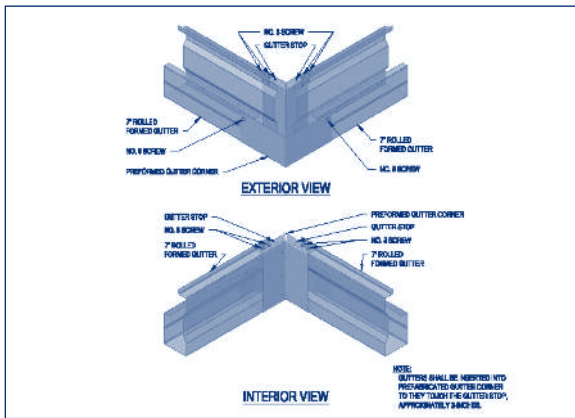

Ballew's

ALUMINUM PRODUCTS INC

GUTTER CONNECTIONS

INTERIOR GUTTER CORNER DETAIL