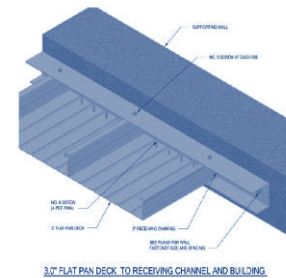

# Ballew's

ALUMINUM PRODUCTS INC

52-24WW	3" Extruded Header 24ft.	WHITE
52-24IV	3" Extruded Header 24ft.	IVORY
52-24BZ	3" Extruded Header 24ft.	BRONZE
52-30WW	3" Extruded Header 30ft.	WHITE

70-4404	Notched Styrofoam 11 7/8"x144"		
48-0020	Protector Pan (cut-to-length)	.025	WHITE
48-0019	Protector Pan 12ft.	.025	WHITE