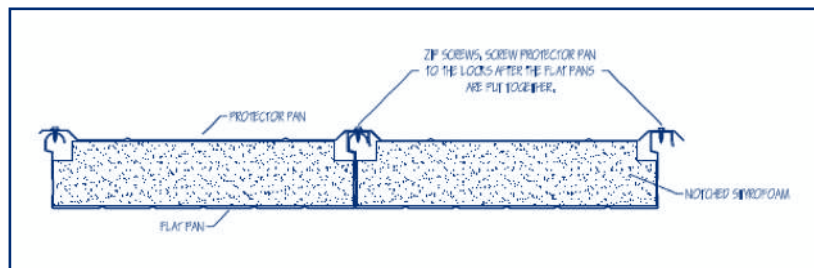

Notched Styrofoam and Protector Pan used to insulate Flat Pans.