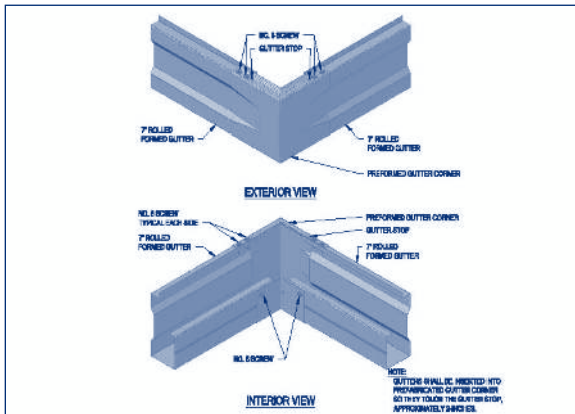

## GUTTER CONNECTIONS

INTERIOR GUTTER CORNER DETAIL

ROLL FORMED GUTTER SPLICE

EXTERIOR GUTTER CORNER DETAIL

GUTTER SCOOP DETAIL

7" ROLL FORMED GUTTER TO CONCRETE WALL

For reference only.

3" TUBE TO ROLL FORMED GUTTER